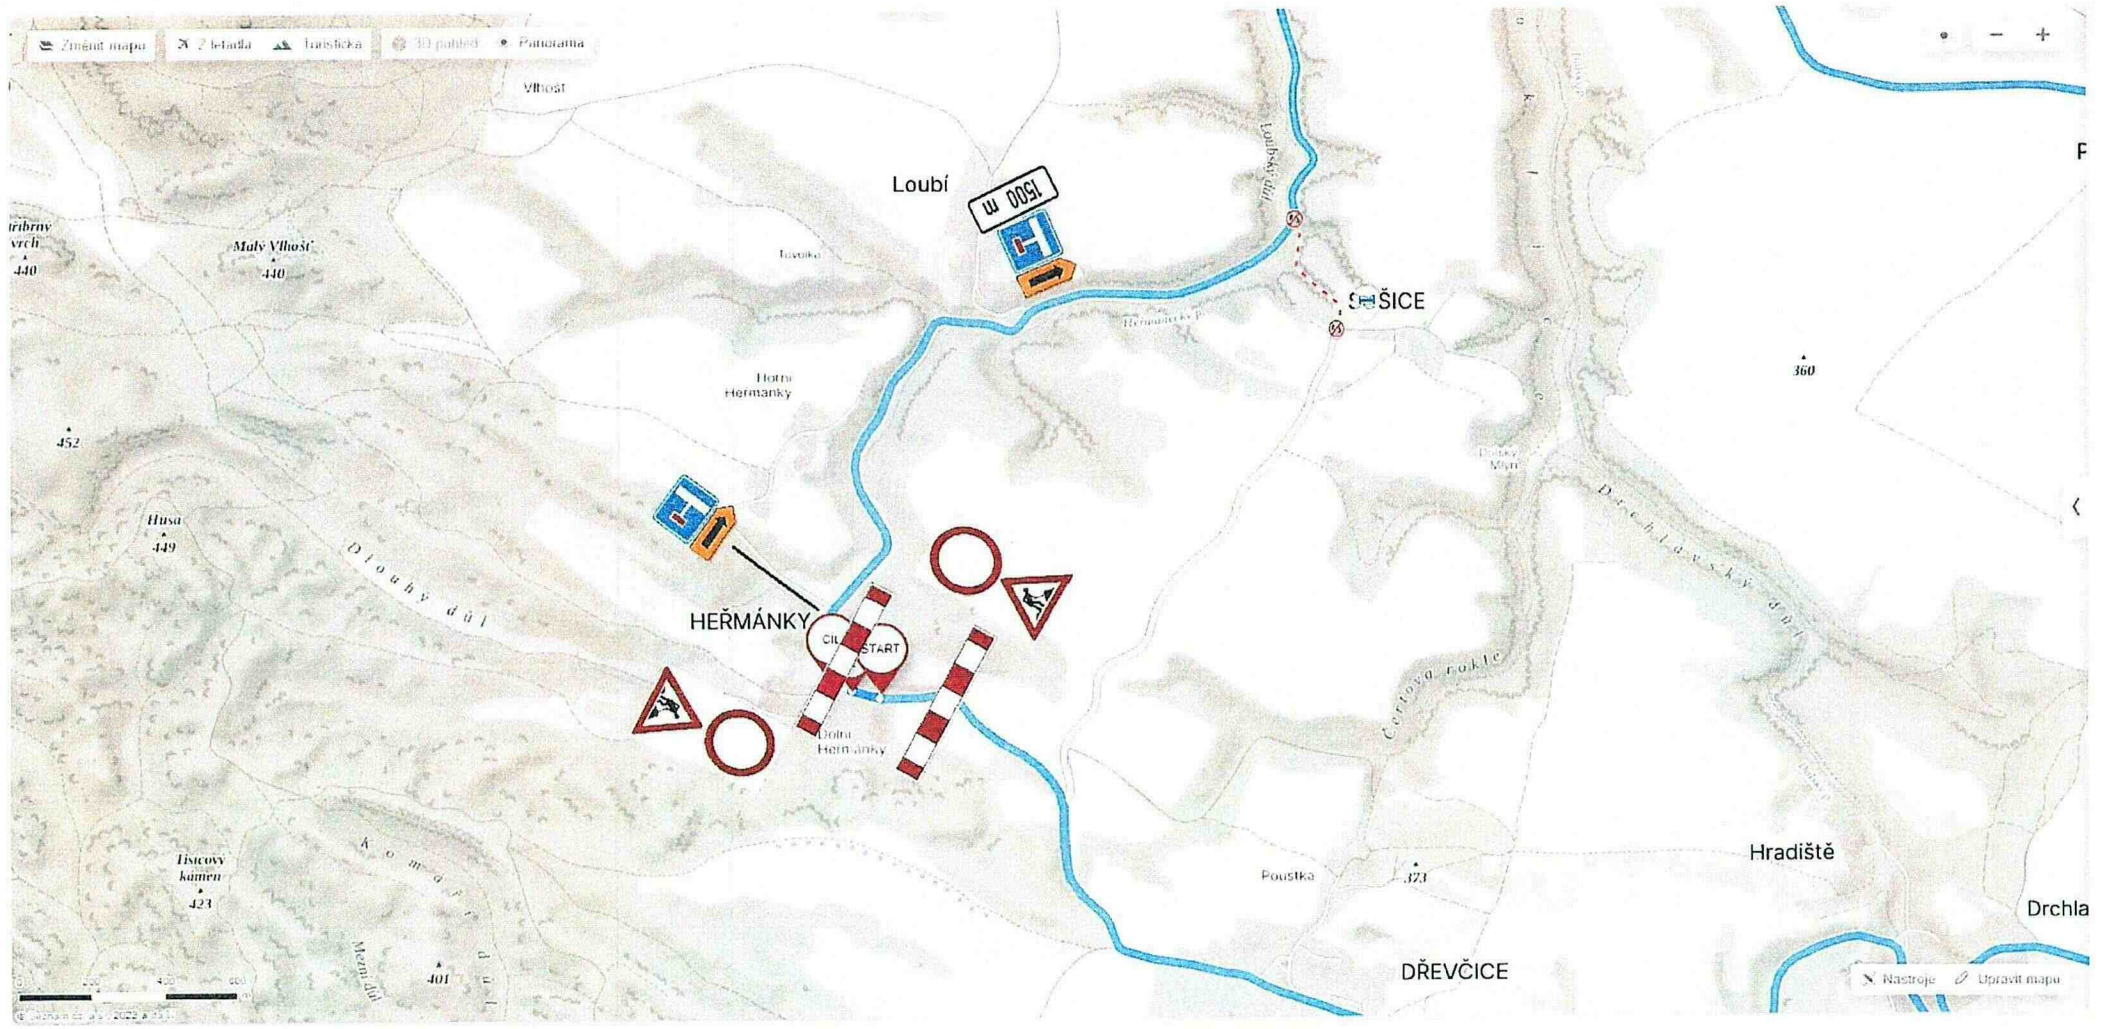

PODOLEC

1/9

Map navigation controls including zoom in (+), zoom out (-), home, and search icons. A search bar contains the text "Prohledání topografie".

Dřevčice

Drchlava

Lhota

Dubá

III/2601