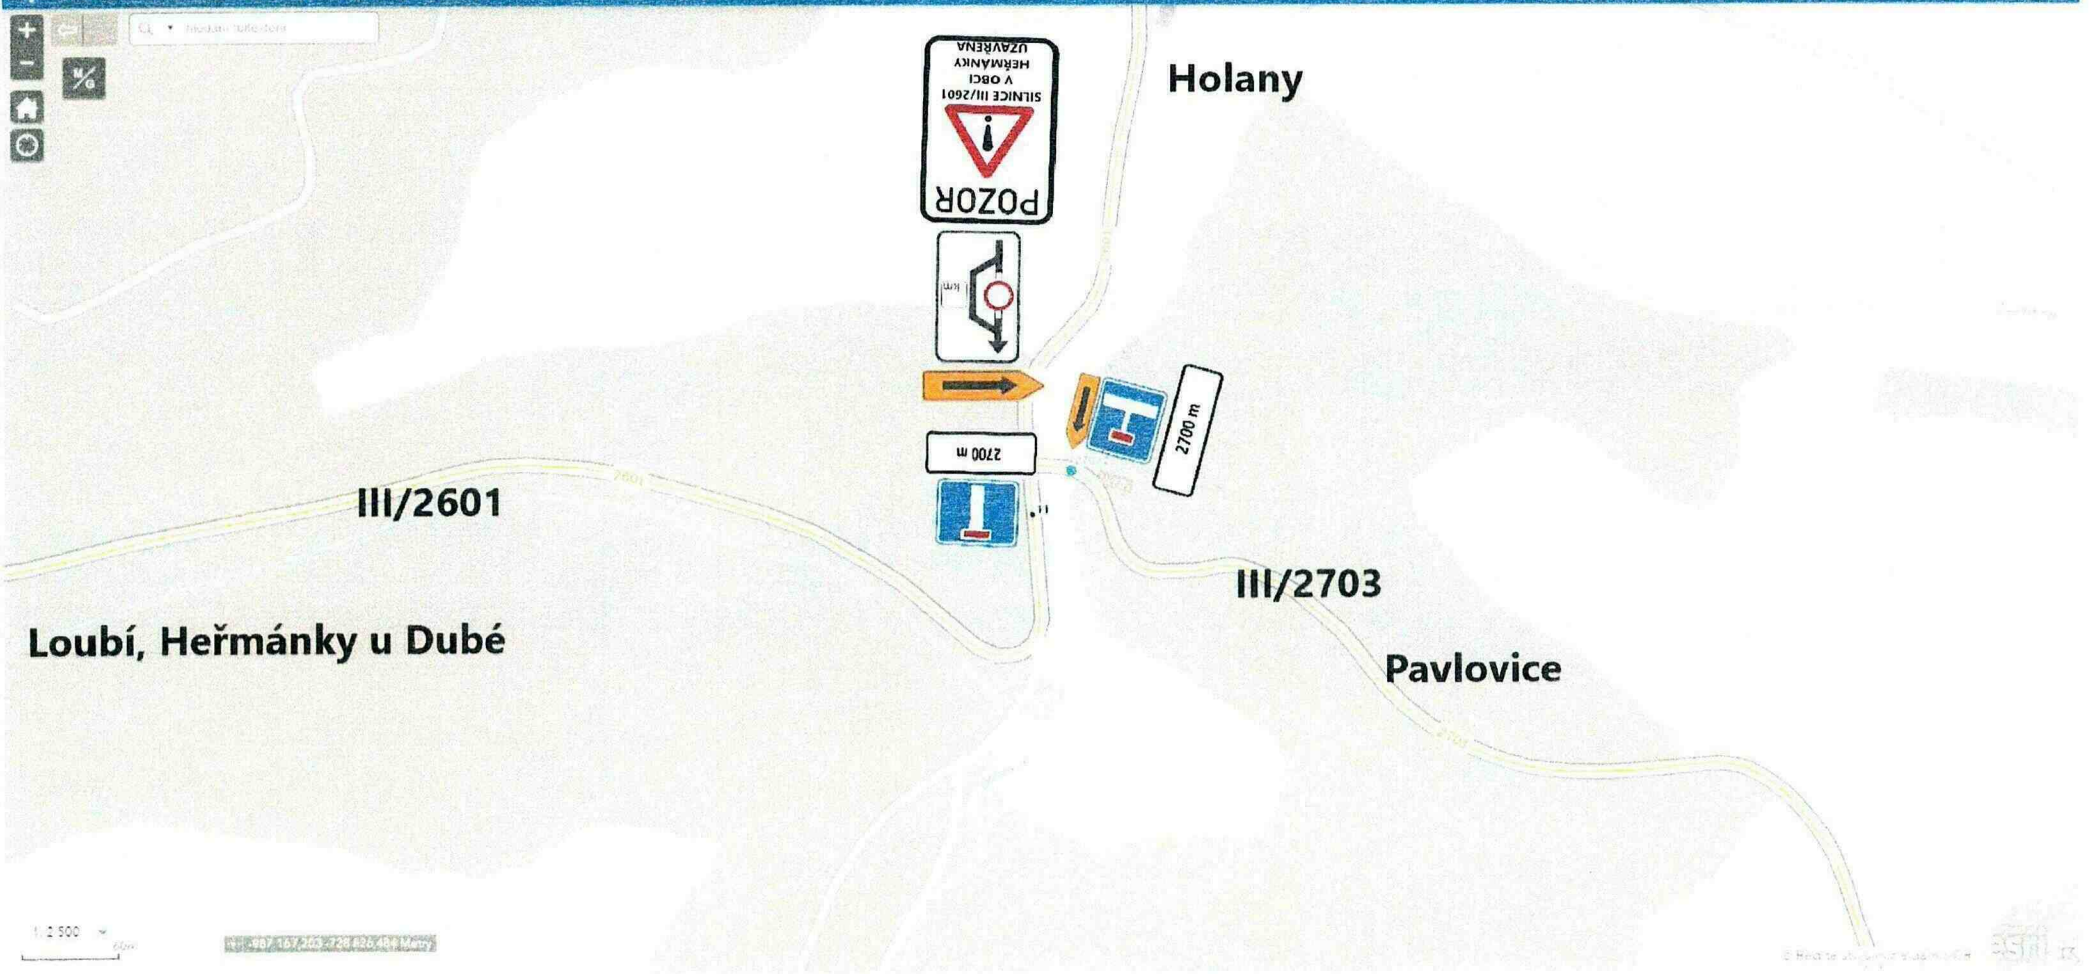

PODOLEC

1/9

Map navigation controls including zoom in (+), zoom out (-), home, and search icons. A search bar contains the text "Prohledání topografie".

Dřevčice

Drchlava

Lhota

Dubá

III/2601