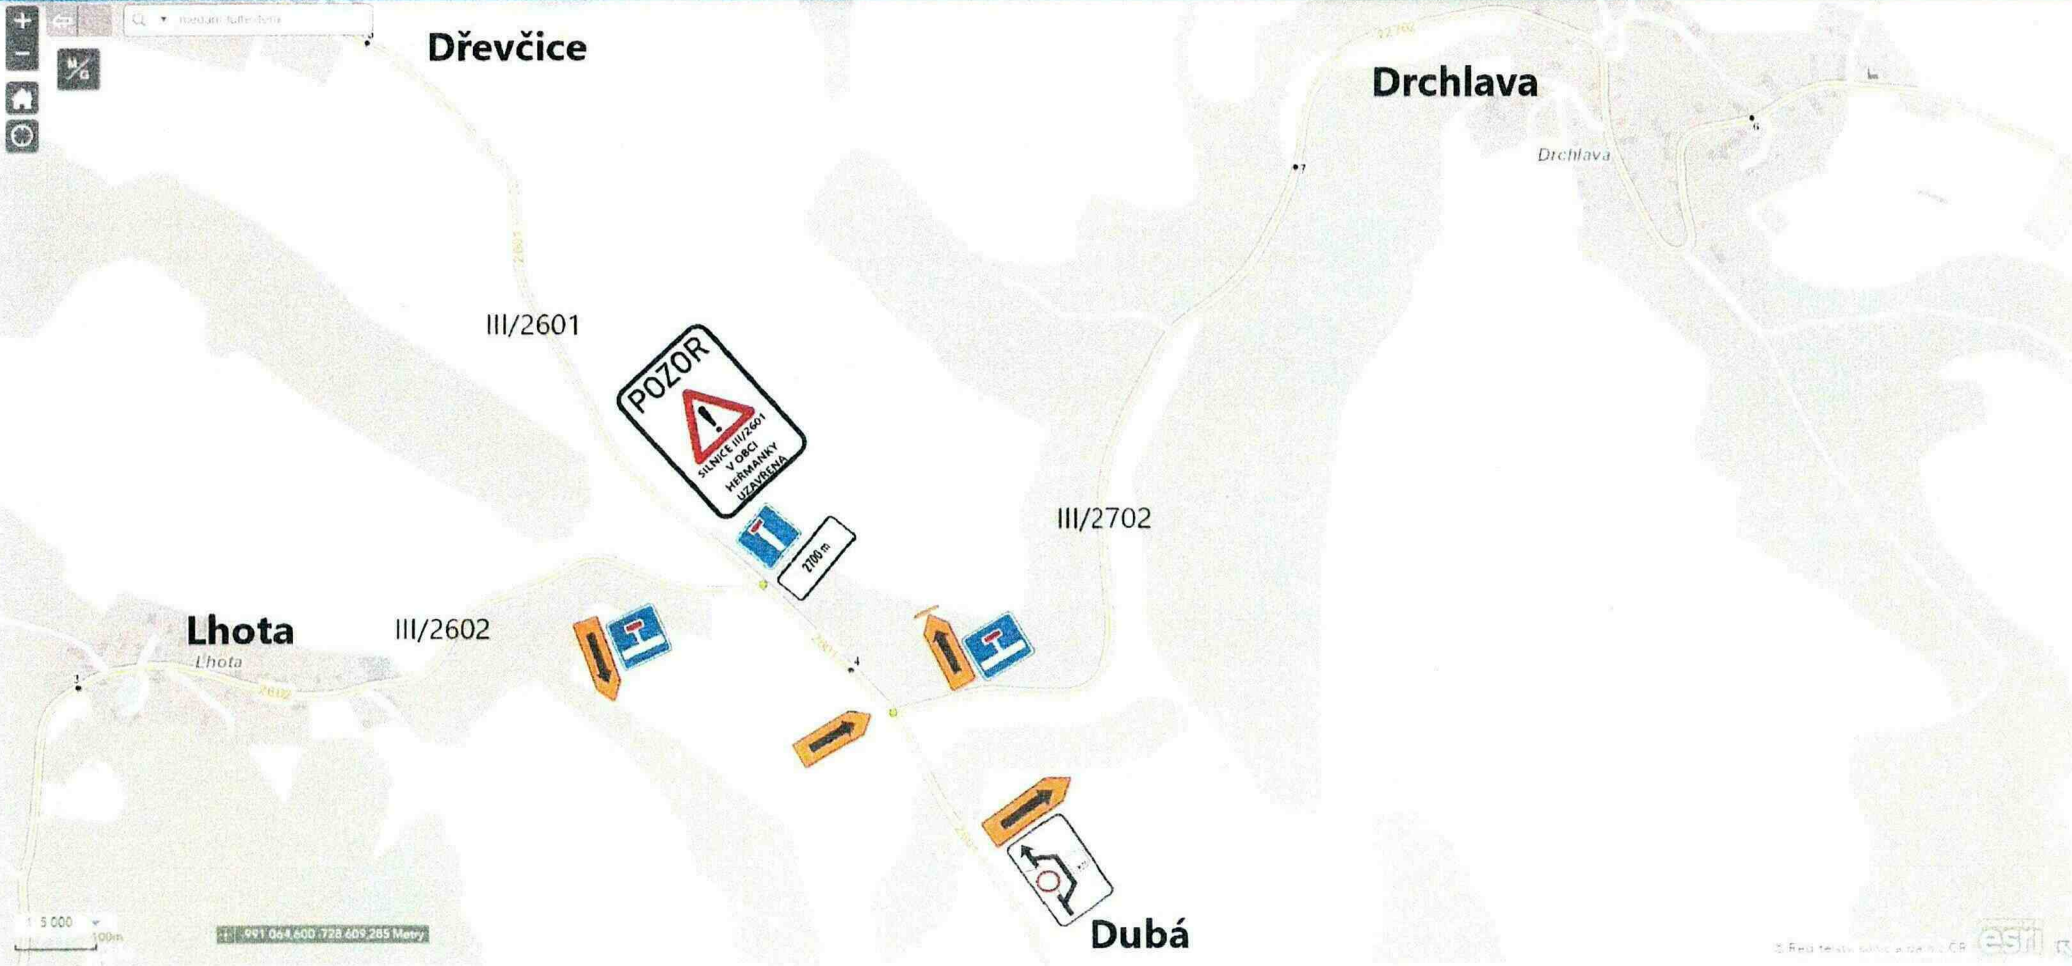

PODOLEC

1/9

Map navigation controls including zoom in (+), zoom out (-), home, and search icons. A search bar contains the text "Prohledání topografie".

Dřevčice

Drchlava

Lhota

Dubá

III/2601