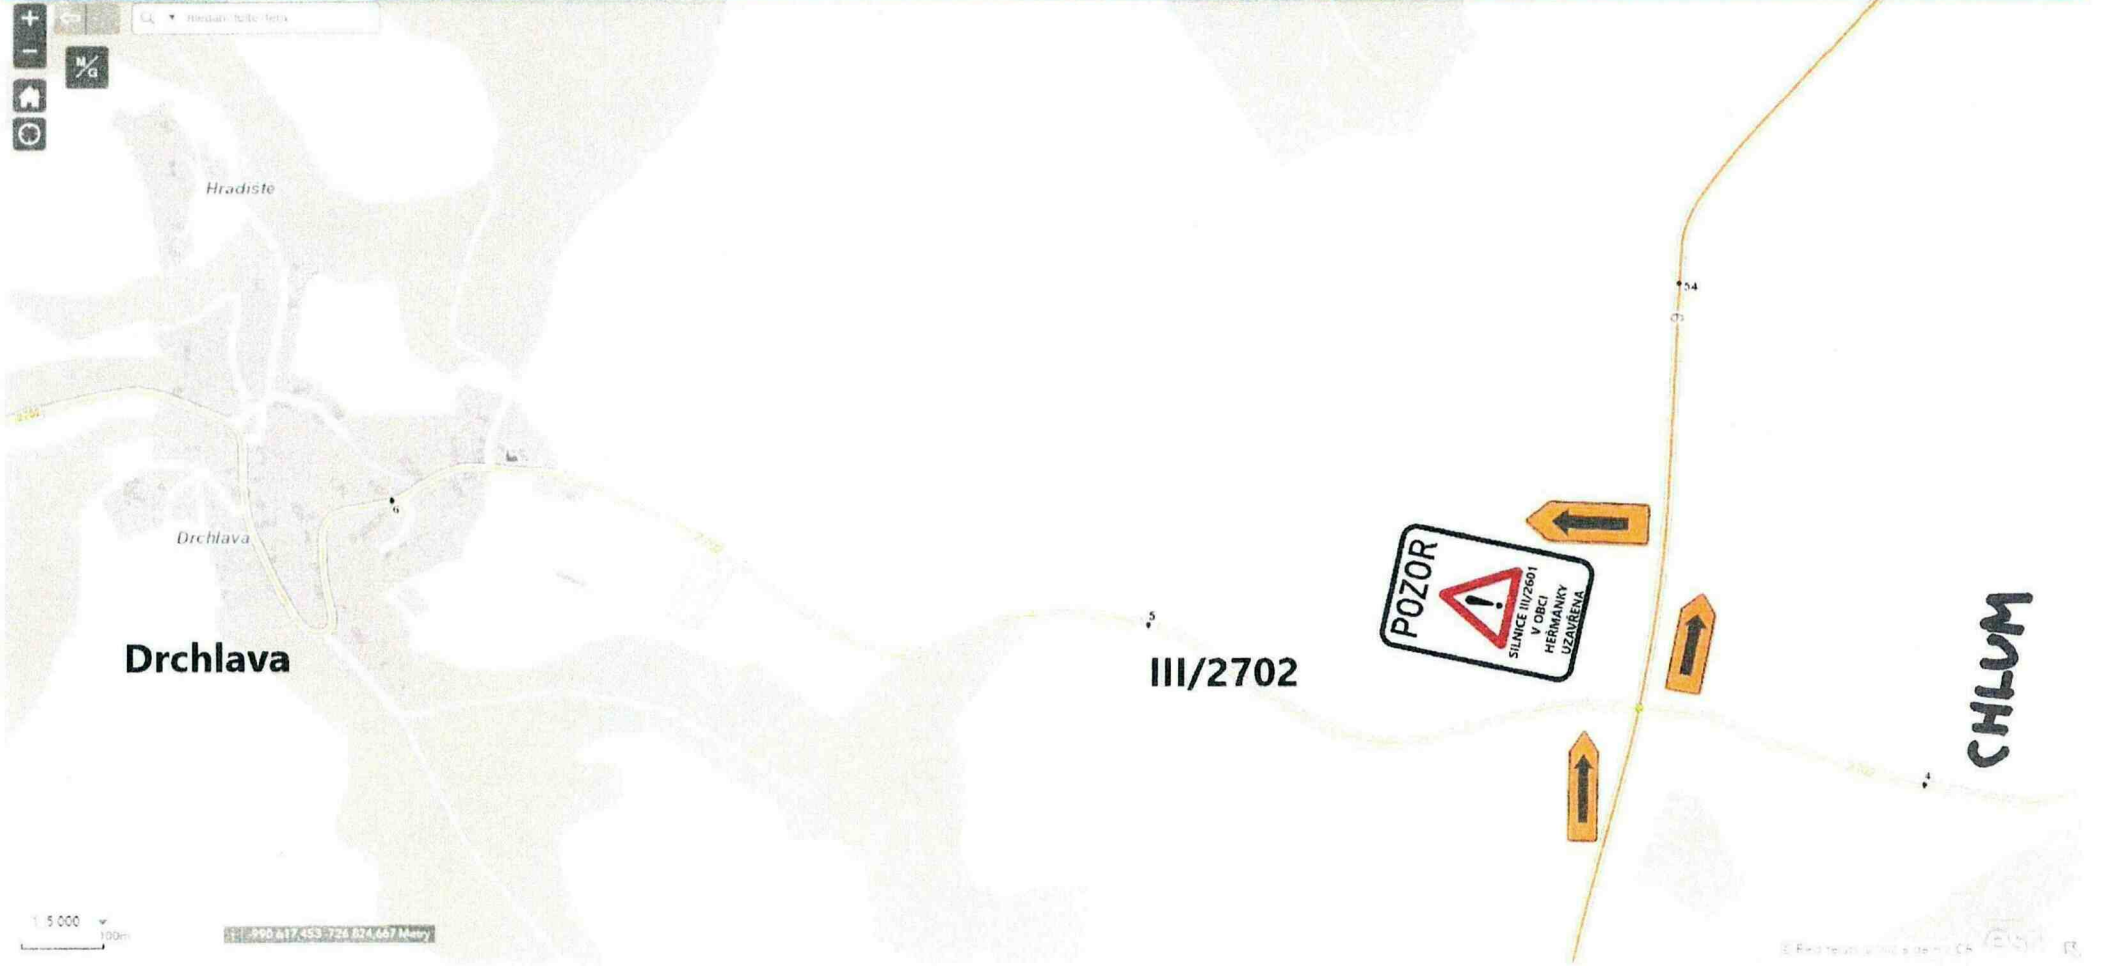

Drchlava

III/2702

CHLUM

1:5000

990 617 453 724 624 667 Meter

© Geoportal BSO a spol. s r.o. 2014